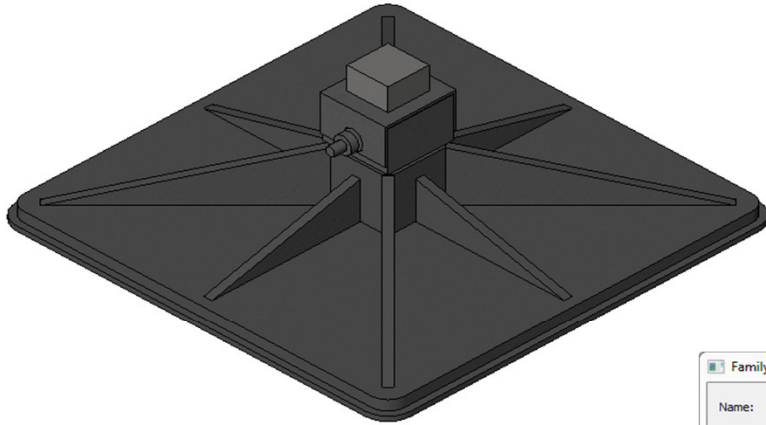

Roof-Pro LTD. Leg

Family Types

Name: Roof Pro

Parameter	Value	Formula	Lock
Materials and Finishes			
Leg Arrangement	Metal - Steel Galvanised	=	
Dimensions			
b (report)	952.4	=	
a (report)	950.0	=	
Identity Data			
URL	www.roof-pro.co.uk	=	
Type Comments	SITE SURVEY AVAILABLE	=	
Telephone	+44 (0) 1234 843 790	=	
Model	Leg	=	
Manufacturer	Roof-Pro LTD	=	
Fax	+44 (0) 1234 856 259	=	
Email	cad@roof-pro.co.uk	=	
Description	Roof-Pro Leg	=	
Address	P.O.Box 505, Kempston, Bedford MK42 7LQ, England	=	
Keynote		=	
Assembly Code		=	
Cost		=	